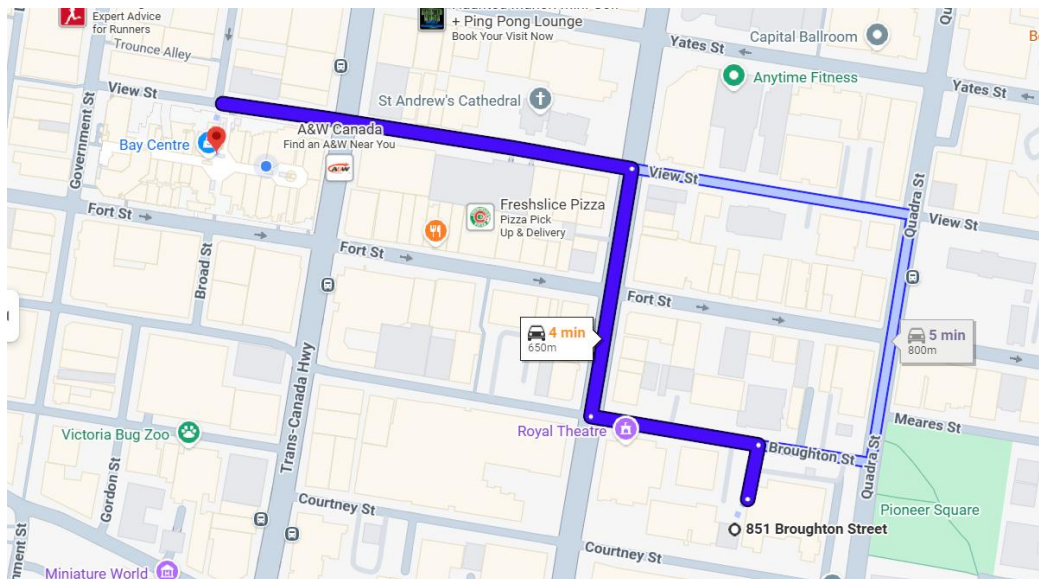

Member Car Parking

The Bay Centre parkade is accessed from View Street.

There is a 20-minute grace period to travel from the parkade up into the Downtown Y.

Members enter their license plate number on a tablet inside the Downtown Y to receive their **2 hours free parking in the parkade** – limited to one use per day.

FREE PARKING in parkade after 4pm Monday – Friday.

[Directions from 851 Broughton to Bay Centre View Street entrance](#)